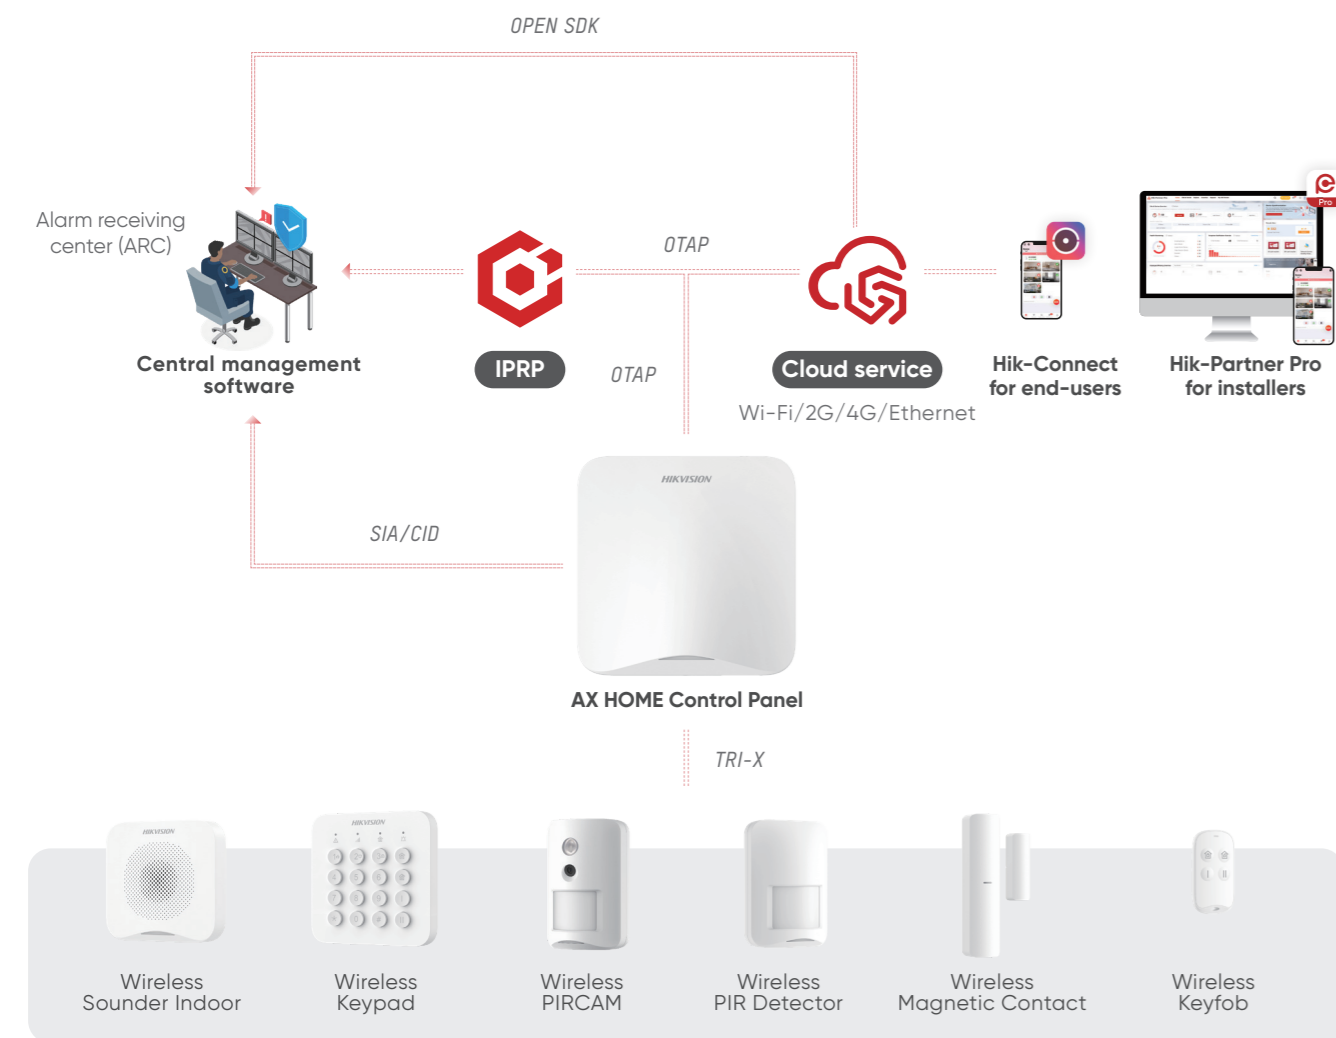

What We Offer

Hikvision's AX HOME series wireless alarm system offers a cost-effective, reliable and user-friendly solution to protect your home and care whatever counts. With intuitive app interfaces and wizards, you can effortlessly set up and take control of the system. Enjoy simplicity, low power consumption, quick response, and affordability with AX HOME Series.

Supports 4 communication channels

Including **Wi-Fi** (Standard), **2G** (L Model), **4G** (M Model) and **LAN** (separately)

Easy integration with ARC

SIA/CID protocols allow direct connection to ARC or connection via Open Things Access Protocol (OTAP)

AX HOME Series

Wireless Alarm System

Caring Whatever Counts

HIKVISION

Product Showcase

AX HOME Control Panel

The control panel* boasts an energy-saving, considerably cost-effective platform for power consumption and cellular data usage. Its built-in battery life can last for at least 12 hours. Its communication range can be up to 2,000 m.

Suitable for special scene installation

1 external 4G antenna, adapt to special requirement such as embedded installation

*Note: The AX HOME control panel is available in the 101 (Wi-Fi), 102 (Wi-Fi+2G) and 103 (Wi-Fi+4G) series, and the LAN module is sold separately.