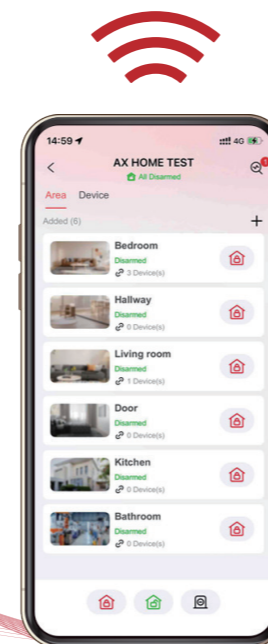

What We Offer

Hikvision's AX HOME series wireless alarm system offers a cost-effective, reliable and user-friendly solution to protect your home and care whatever counts. With intuitive app interfaces and wizards, you can effortlessly set up and take control of the system. Enjoy simplicity, low power consumption, quick response, and affordability with AX HOME Series.

Supports 4 communication channels

Including **Wi-Fi** (Standard), **2G** (L Model), **4G** (M Model) and **LAN** (separately)

Easy integration with ARC

SIA/CID protocols allow direct connection to ARC or connection via Open Things Access Protocol (OTAP)

Hassle-free installation

Time-saving to assemble by sliding design

Instant alarm notification

Stay updated on what's happening around you with our self-developed wireless technologies

www.hikvision.com
support@hikvision.com

AX HOME Series

Wireless Alarm System

Caring Whatever Counts

HIKVISION

Product Showcase

AX HOME Control Panel

The control panel* boasts an energy-saving, considerably cost-effective platform for power consumption and cellular data usage. Its built-in battery life can last for at least 12 hours. Its communication range can be up to 2,000 m.