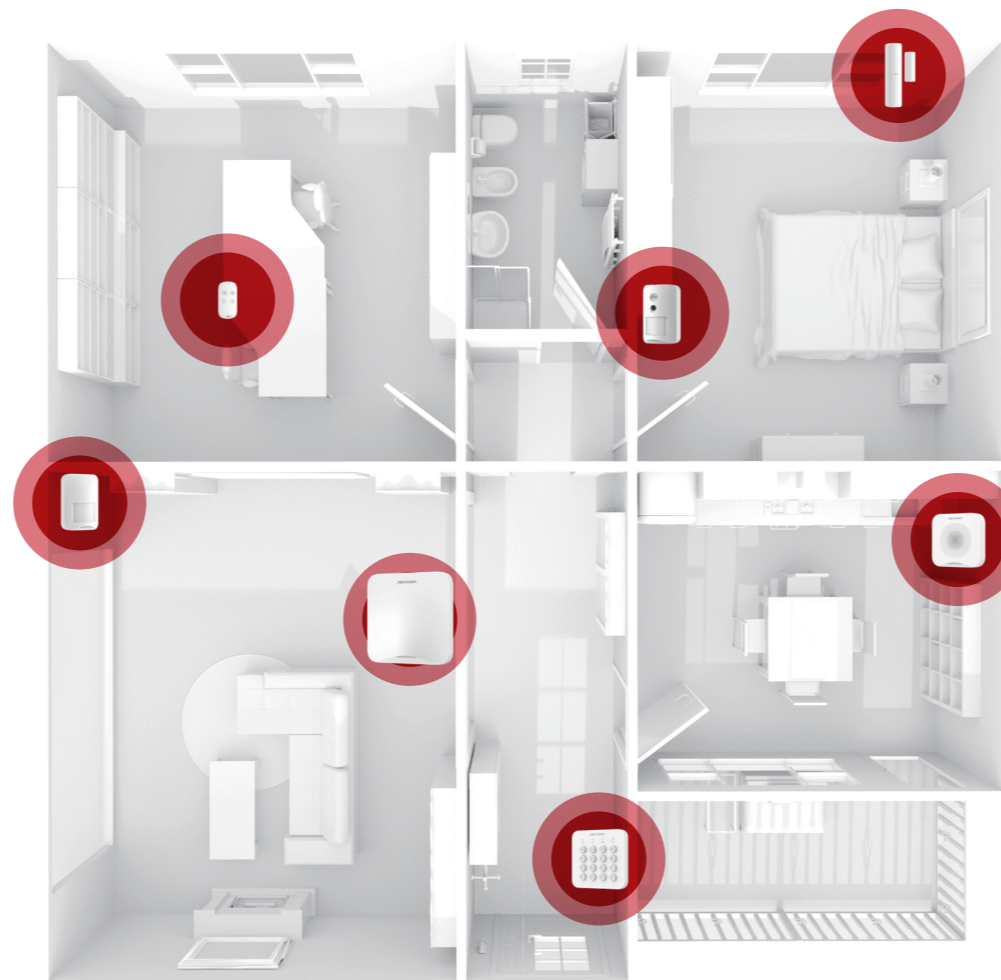

Supports 4 communication channels

Including **Wi-Fi** (Standard), **2G** (L Model), **4G** (M Model) and **LAN** (separately)

Easy integration with ARC

SIA/CID protocols allow direct connection to ARC or connection via Open Things Access Protocol (OTAP)

Hassle-free installation

Time-saving to assemble by sliding design

Instant alarm notification

Stay updated on what's happening around you with our self-developed wireless technologies

www.hikvision.com
support@hikvision.com

Suitable for special scene installation

1 external 4G antenna, adapt to special requirement such as embedded installation

*Note: The AX HOME control panel is available in the 101 (Wi-Fi), 102 (Wi-Fi+2G) and 103 (Wi-Fi+4G) series, and the LAN module is sold separately.